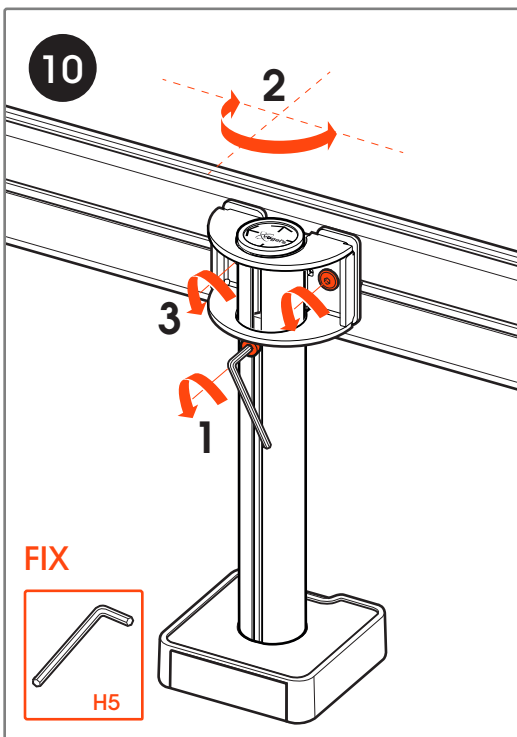

Designed and engineered in the Netherlands
More information on: www.vogels.com

VOGEL'S PRODUCTS BV, HONDSRUGLAAN 93, 5628 DB EINDHOVEN, THE NETHERLANDS