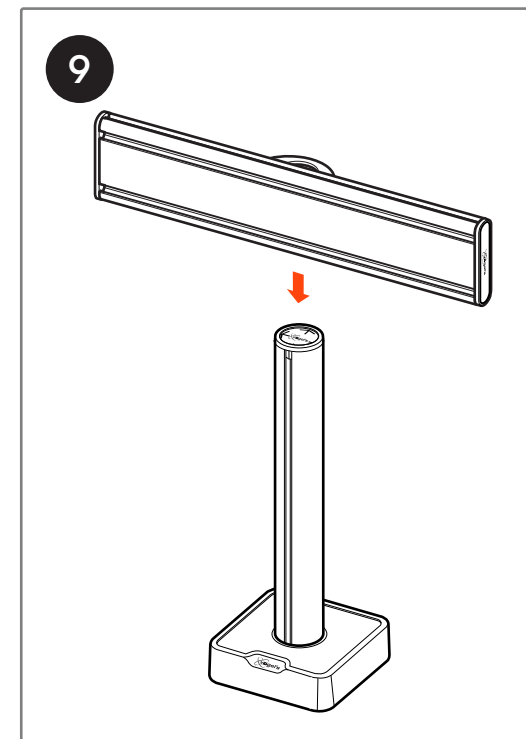

Designed and engineered in the Netherlands
More information on: www.vogels.com

VOGEL'S PRODUCTS BV, HONDSRUGLAAN 93, 5628 DB EINDHOVEN, THE NETHERLANDS