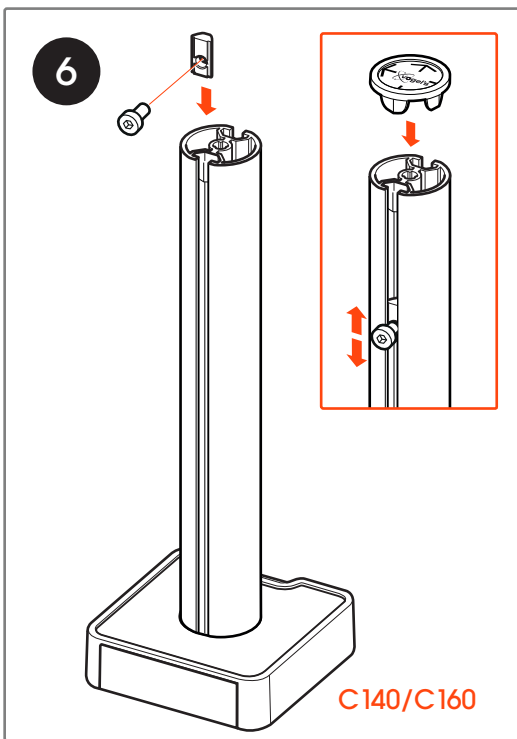

Designed and engineered in the Netherlands
More information on: www.vogels.com

VOGEL'S PRODUCTS BV, HONDSRUGLAAN 93, 5628 DB EINDHOVEN, THE NETHERLANDS