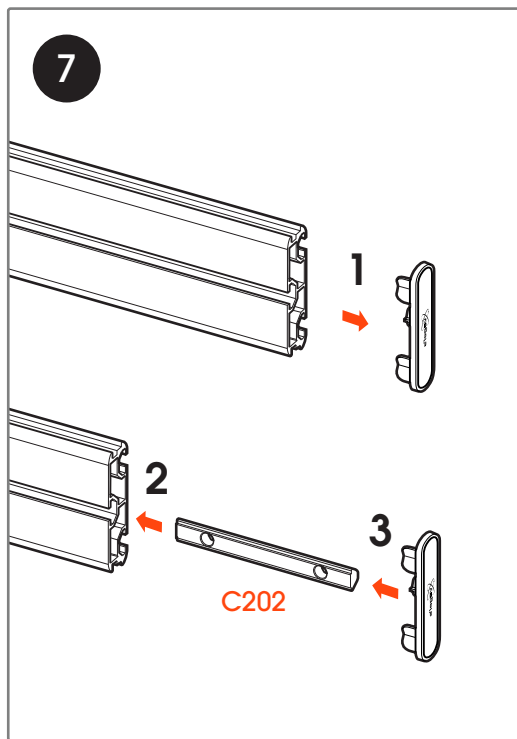

Designed and engineered in the Netherlands
More information on: www.vogels.com

VOGEL'S PRODUCTS BV, HONDSRUGLAAN 93, 5628 DB EINDHOVEN, THE NETHERLANDS