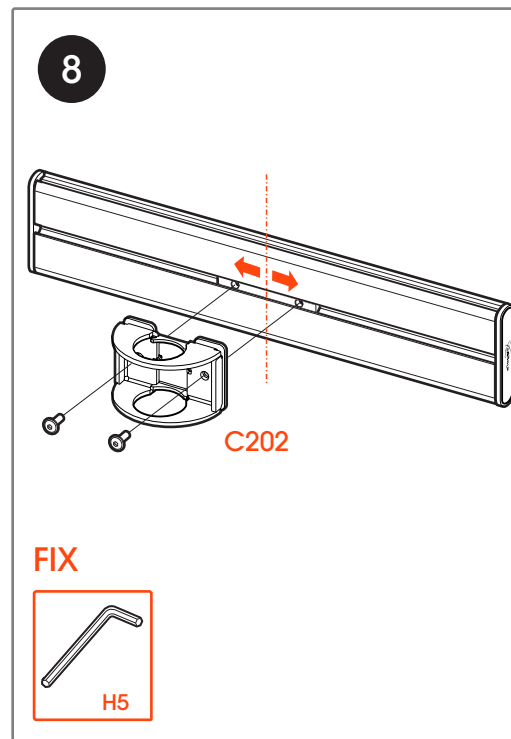

Designed and engineered in the Netherlands
More information on: www.vogels.com

VOGEL'S PRODUCTS BV, HONDSRUGLAAN 93, 5628 DB EINDHOVEN, THE NETHERLANDS